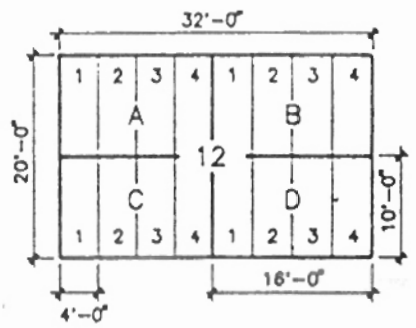

F2

F1

A1

4' AISLE

4'-6" WALK

D

4' AISLE

E2

TYPICAL BURIAL LOT
NO SCALE

DRAWING NOT TO SCALE

ROBINSON
MEMORIAL GARDENS
EASLEY, SOUTH CAROLINA
ARBOR GARDEN SECTION E1
PREPARED BY
GREENWOOD LAND DEV. CO., INC.

SHT. 6